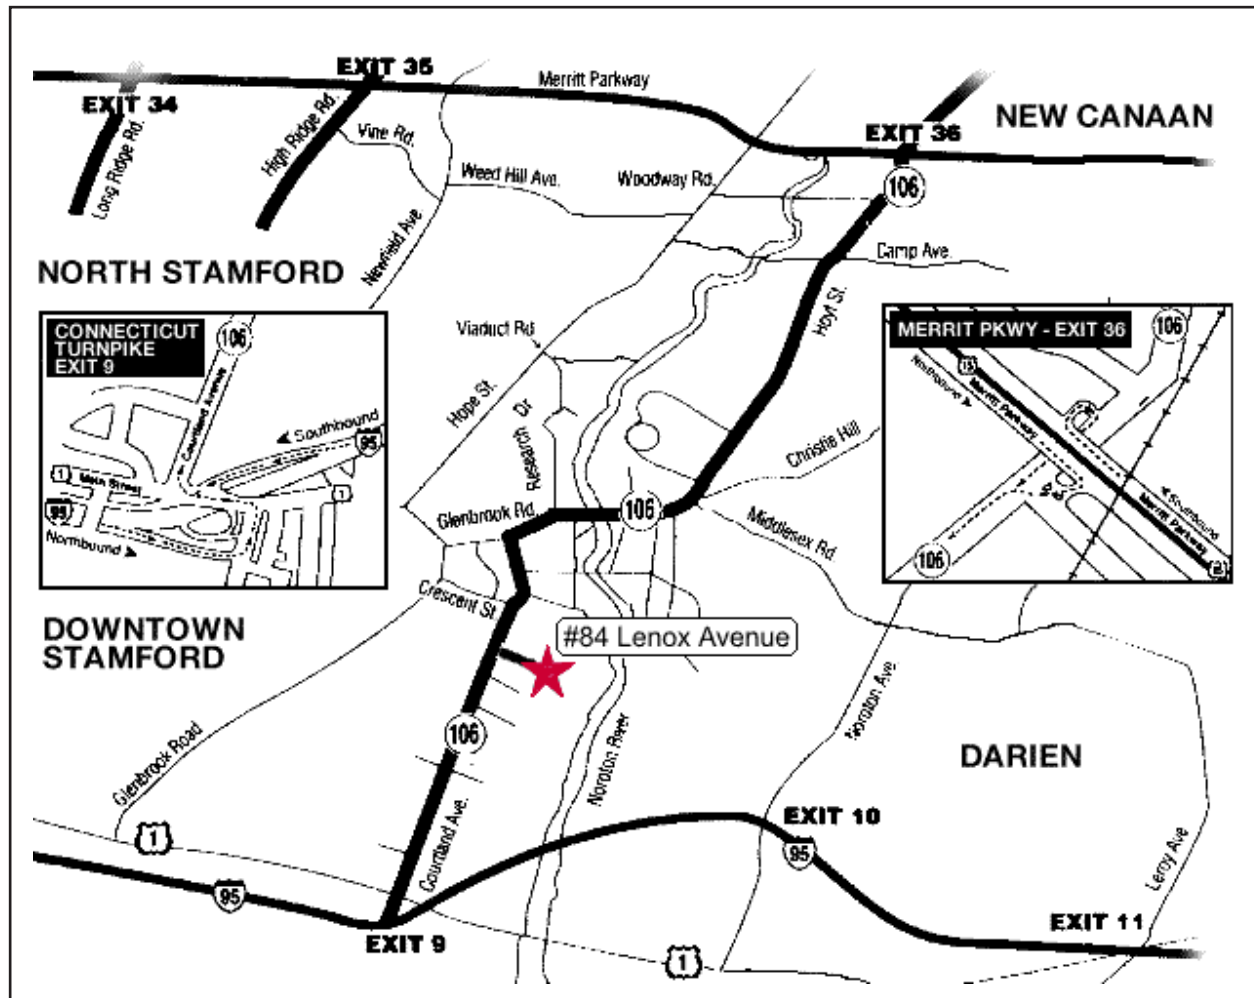

Map and Directions

From I-95 Going South

Get off exit 9. At the end of ramp turn right onto East Main Street - AKA Post Road. At light turn right onto Courtland Avenue Continue thru two traffic lights. Turn right onto Lenox Avenue We are ¼ mile down on the left-hand side of street, #84

From I-95 Going North

Get off exit 9. At the end of ramp turn left onto Seaside Avenue. At the light turn left onto East Main Street – AKA Post Road. At second light turn right onto Courtland Avenue Continue thru two traffic lights. Turn right onto Lenox Avenue We are ¼ mile down on the left-hand side of street, #84

From the Merritt Parkway Going North and South

Get off exit 36 (Route 106 exit). At end of ramp turn right onto Route 106 South. Follow 1 to 2 miles until light Springdale florist is on the right. Go straight through light Pass the cemetery on the right Pass the school on the right. At the stop sign turn right Continue to second traffic light Turn left onto Courtland Avenue Continue over bridge Make second left onto Lenox Avenue We are ¼ mile down on the left-hand side of street, #84